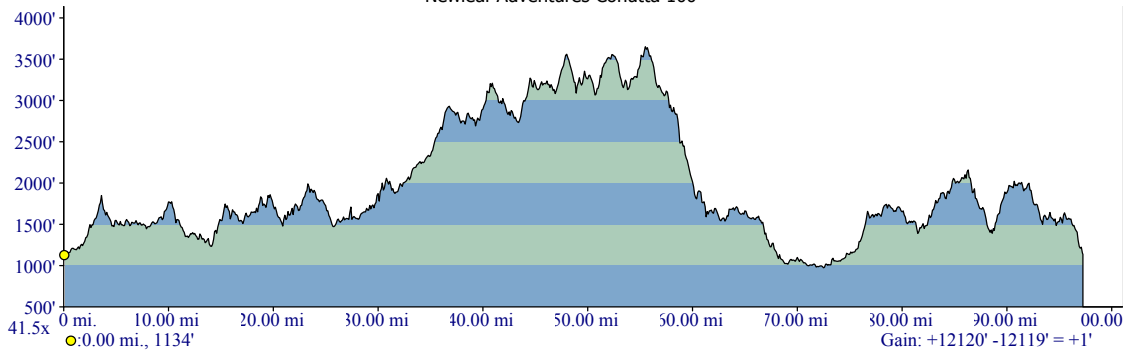

Newleaf Adventures Cohutta 100

Profile created with TOPO!® ©2007 National Geographic (www.nationalgeographic.com/topo)